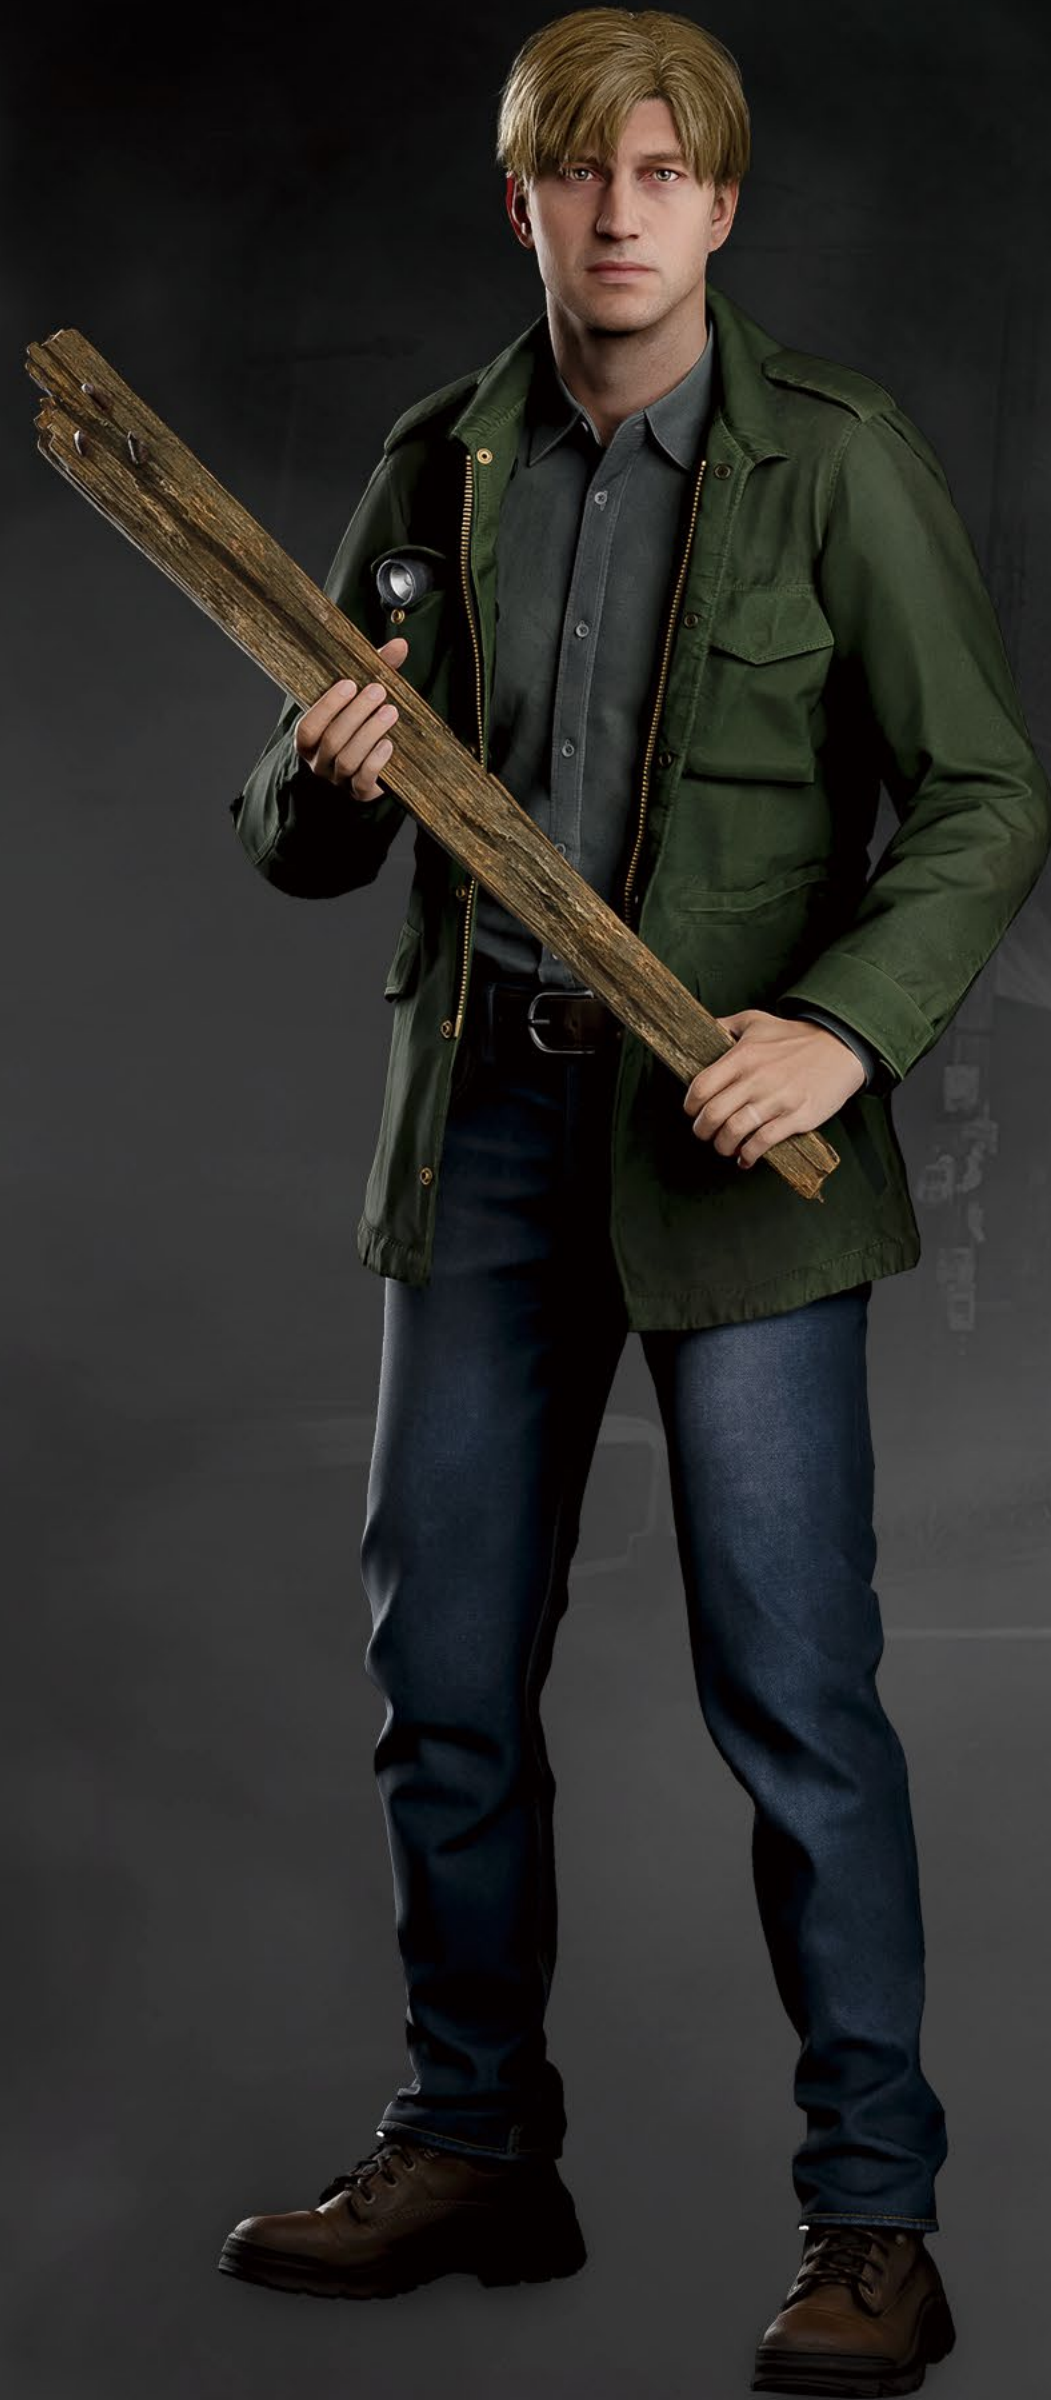

KONAMI

SILENT HILL 2
James Sunderland