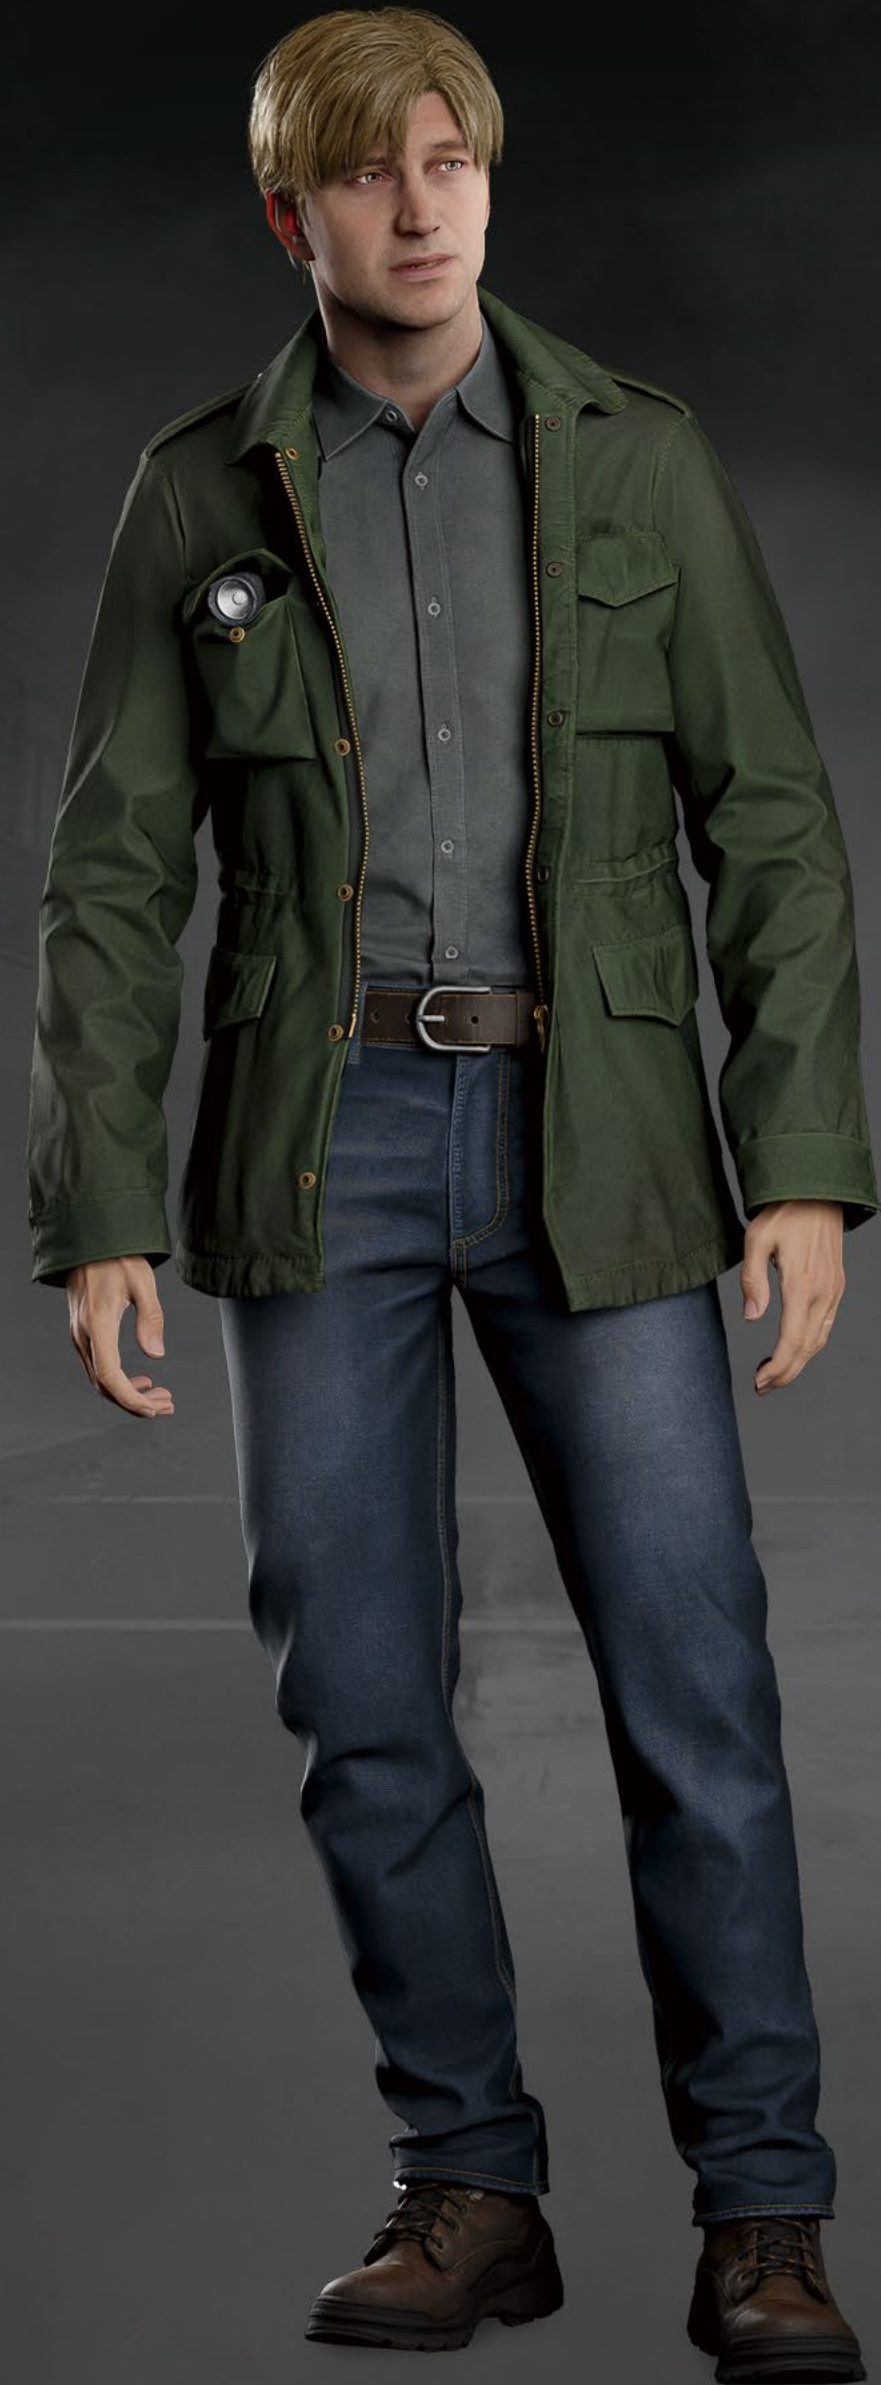

KONAMI

SILENT HILL 2
James Sunderland