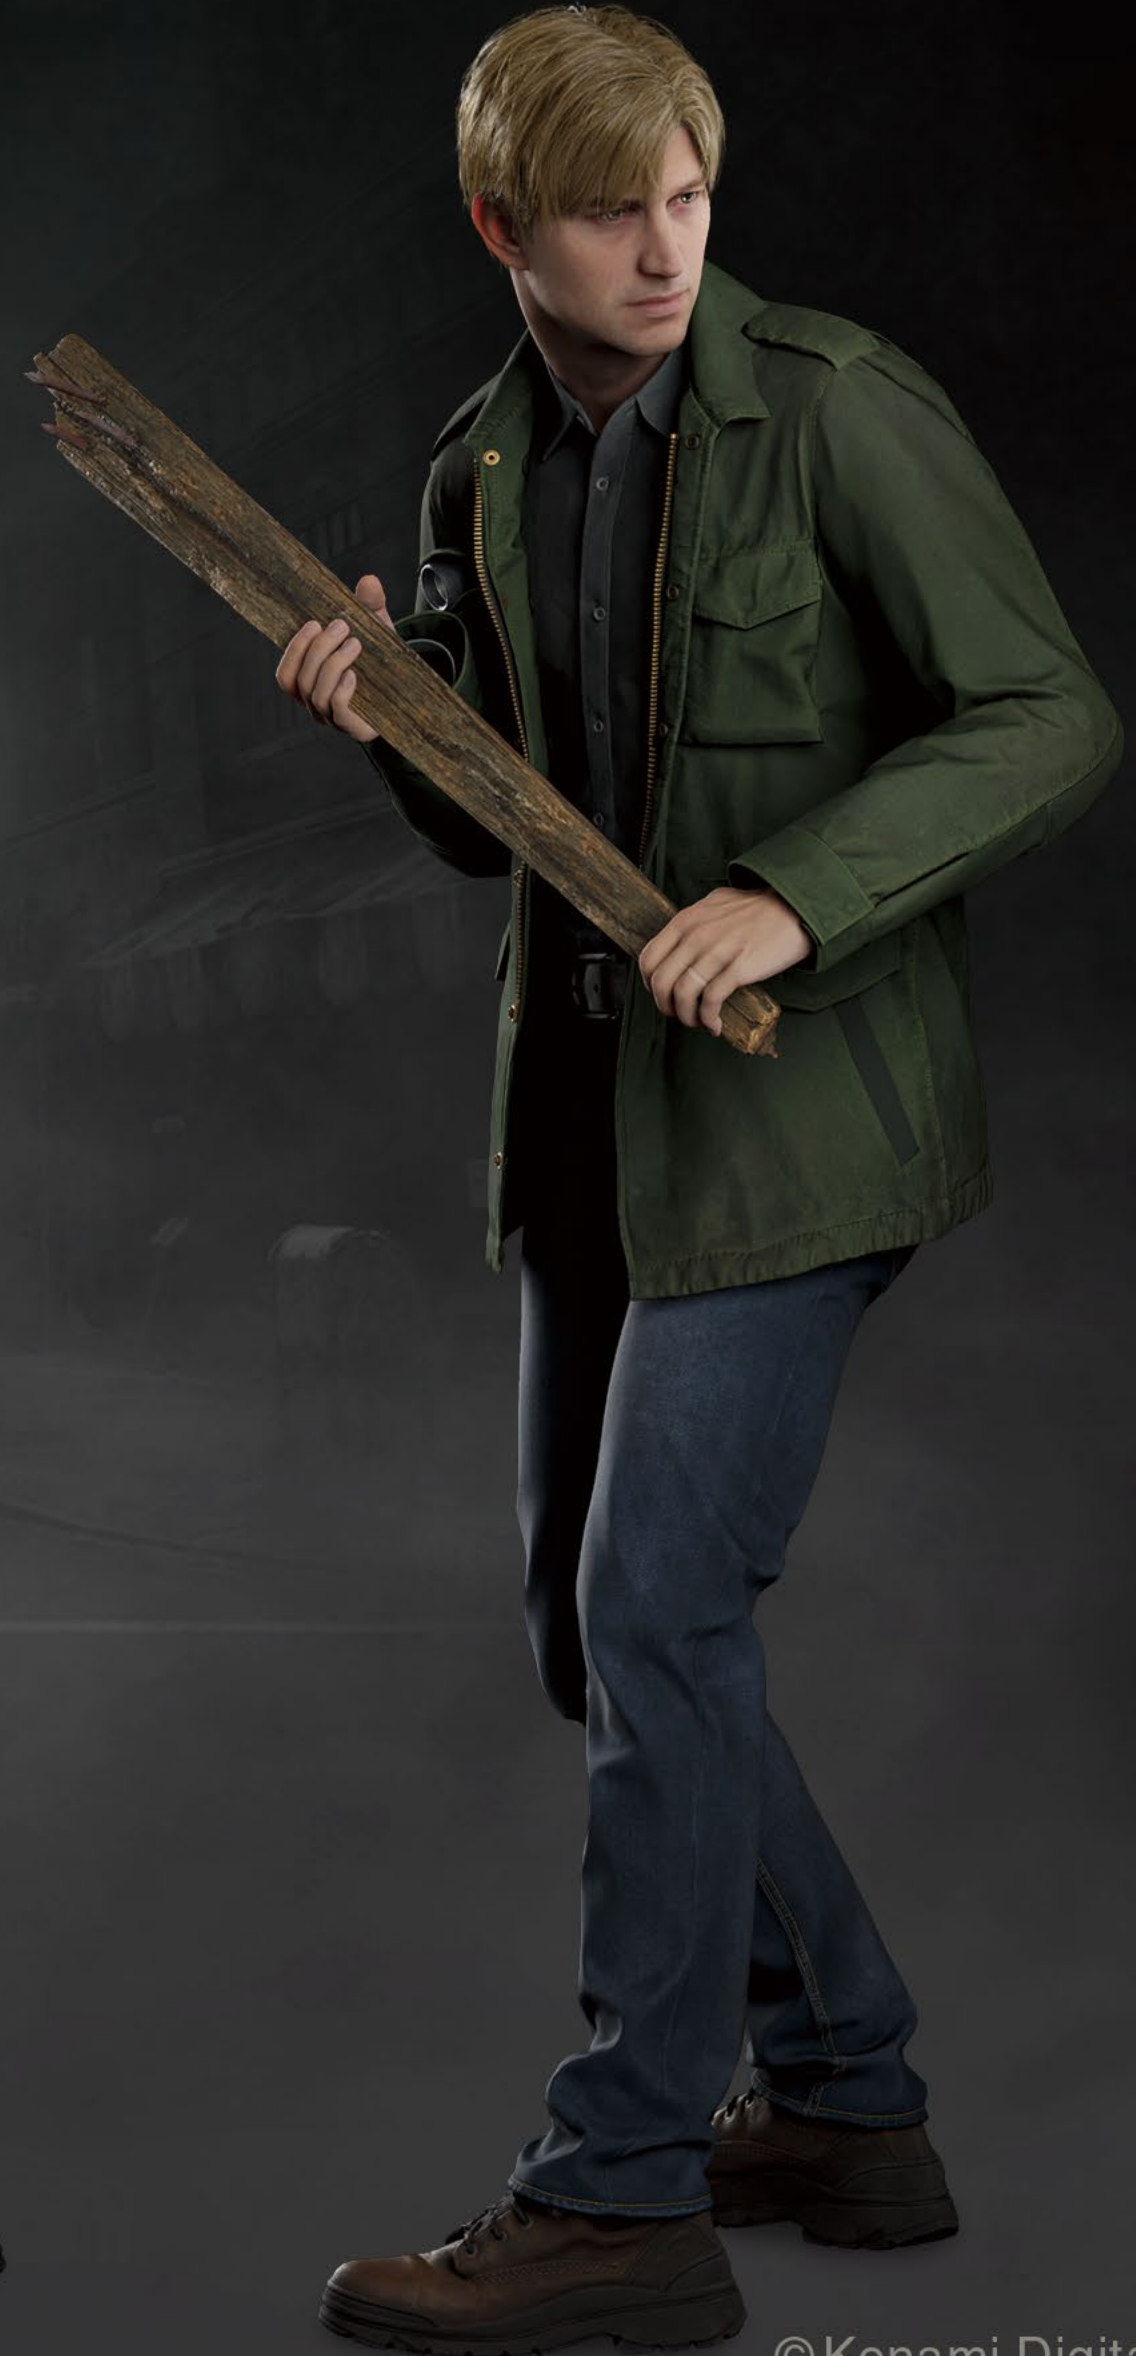

KONAMI

SILENT HILL 2
James Sunderland